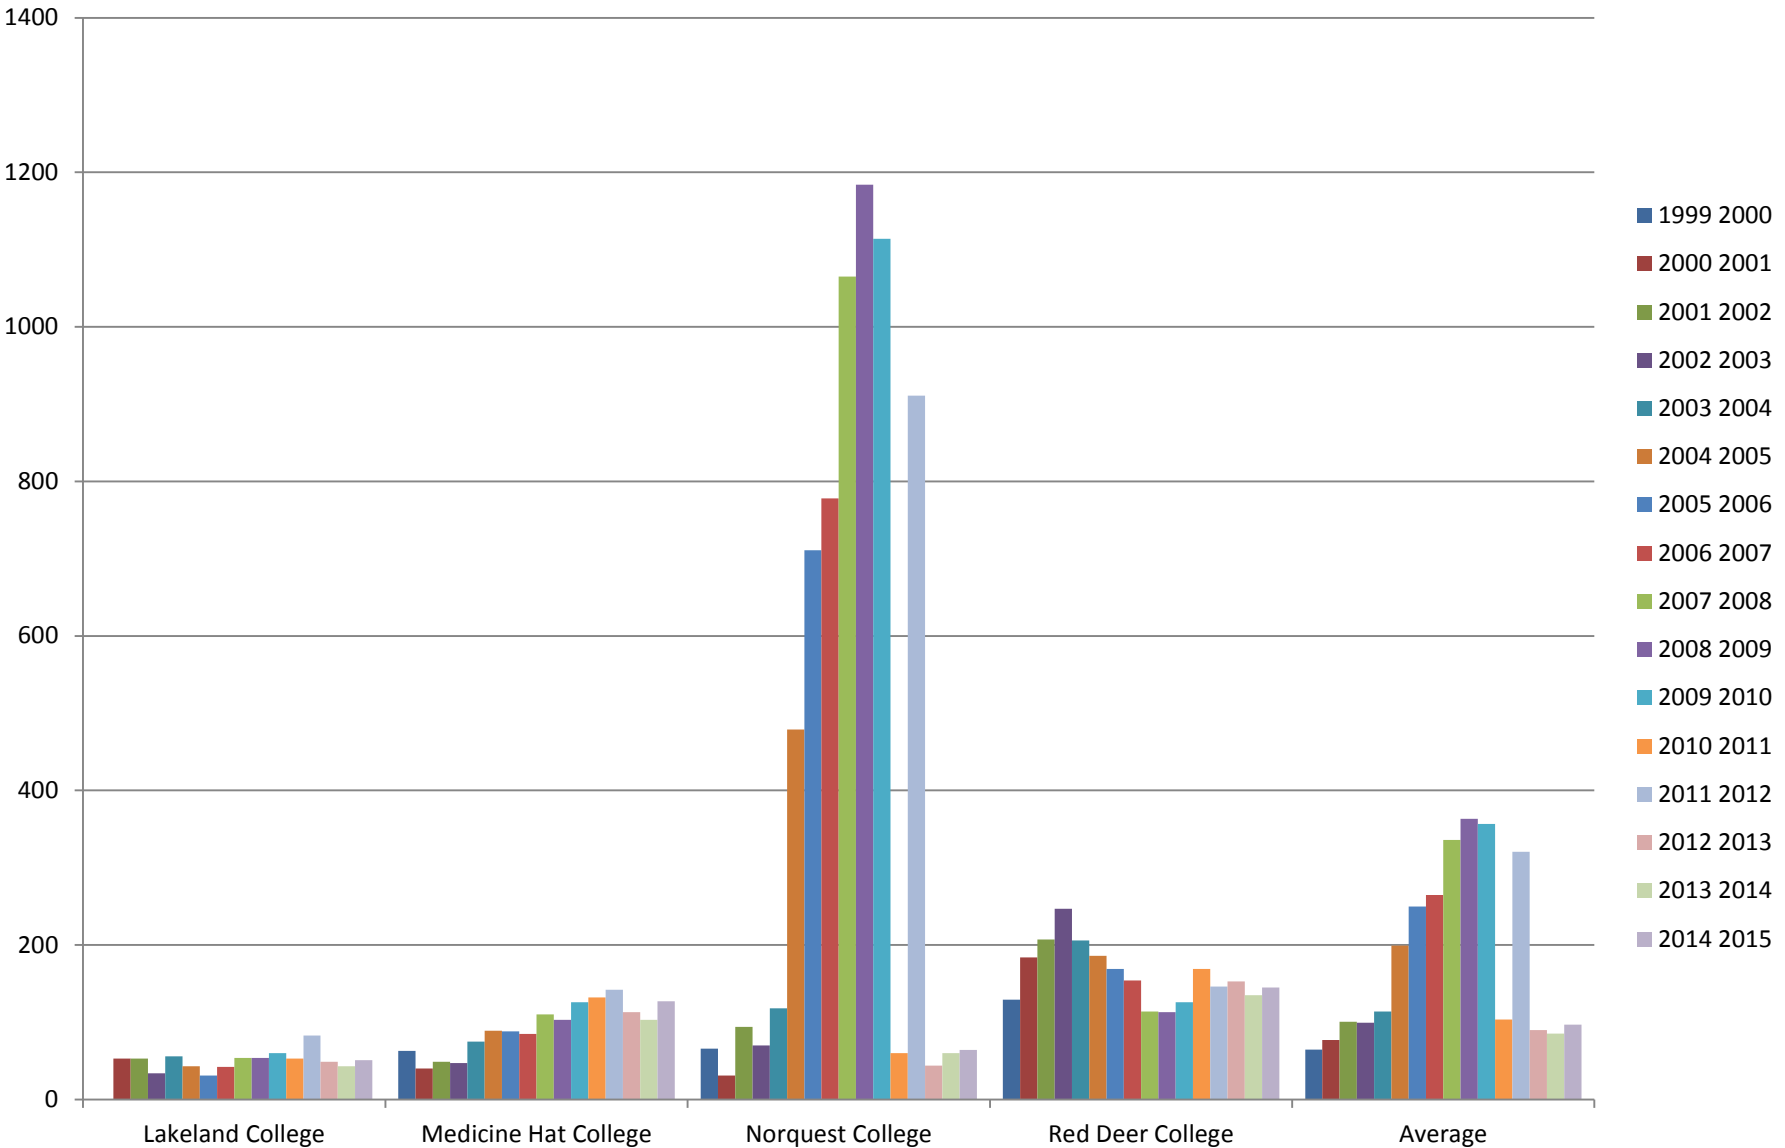

Information Literacy Classes (FLE 2001 to 5000)

E.3. Information Literacy a. Sessions/Classes - FLE Above 5000

Year/Institution	BCIT	Bow Valley College	MacEwan University	Mount Royal University	NAIT	SAIT Polytechnic	University of Alberta	University of Lethbridge	Average
1999 2000	0	N/A	362	421	293	96	N/A	N/A	234
2000 2001	0	N/A	366	409	260	85	N/A	N/A	224
2001 2002	203	N/A	349	469	198	147	N/A	N/A	273
2002 2003	0	N/A	354	655	293	150	N/A	N/A	290
2003 2004	215	N/A	388	642	229	149	N/A	N/A	325
2004 2005	203	N/A	401	624	273	141	N/A	N/A	328
2005 2006	207	N/A	410	683	268	130	N/A	N/A	340
2006 2007	199	N/A	444	688	296	133	N/A	N/A	352
2007 2008	185	N/A	476	731	260	127	N/A	N/A	356
2008 2009	180	48	518	701	258	157	N/A	N/A	310
2009 2010	195	26	509	40	282	155	N/A	N/A	201
2010 2011	187	37	578	N/A	350	150	N/A	N/A	260
2011 2012	230	30	631	N/A	373	185	N/A	N/A	290
2012 2013	225	N/A	623	723	636	205	N/A	N/A	482
2013 2014	216	58	631	668	372	215	N/A	109	324
2014 2015	224	84	570	N/A	370	157	593	133	304