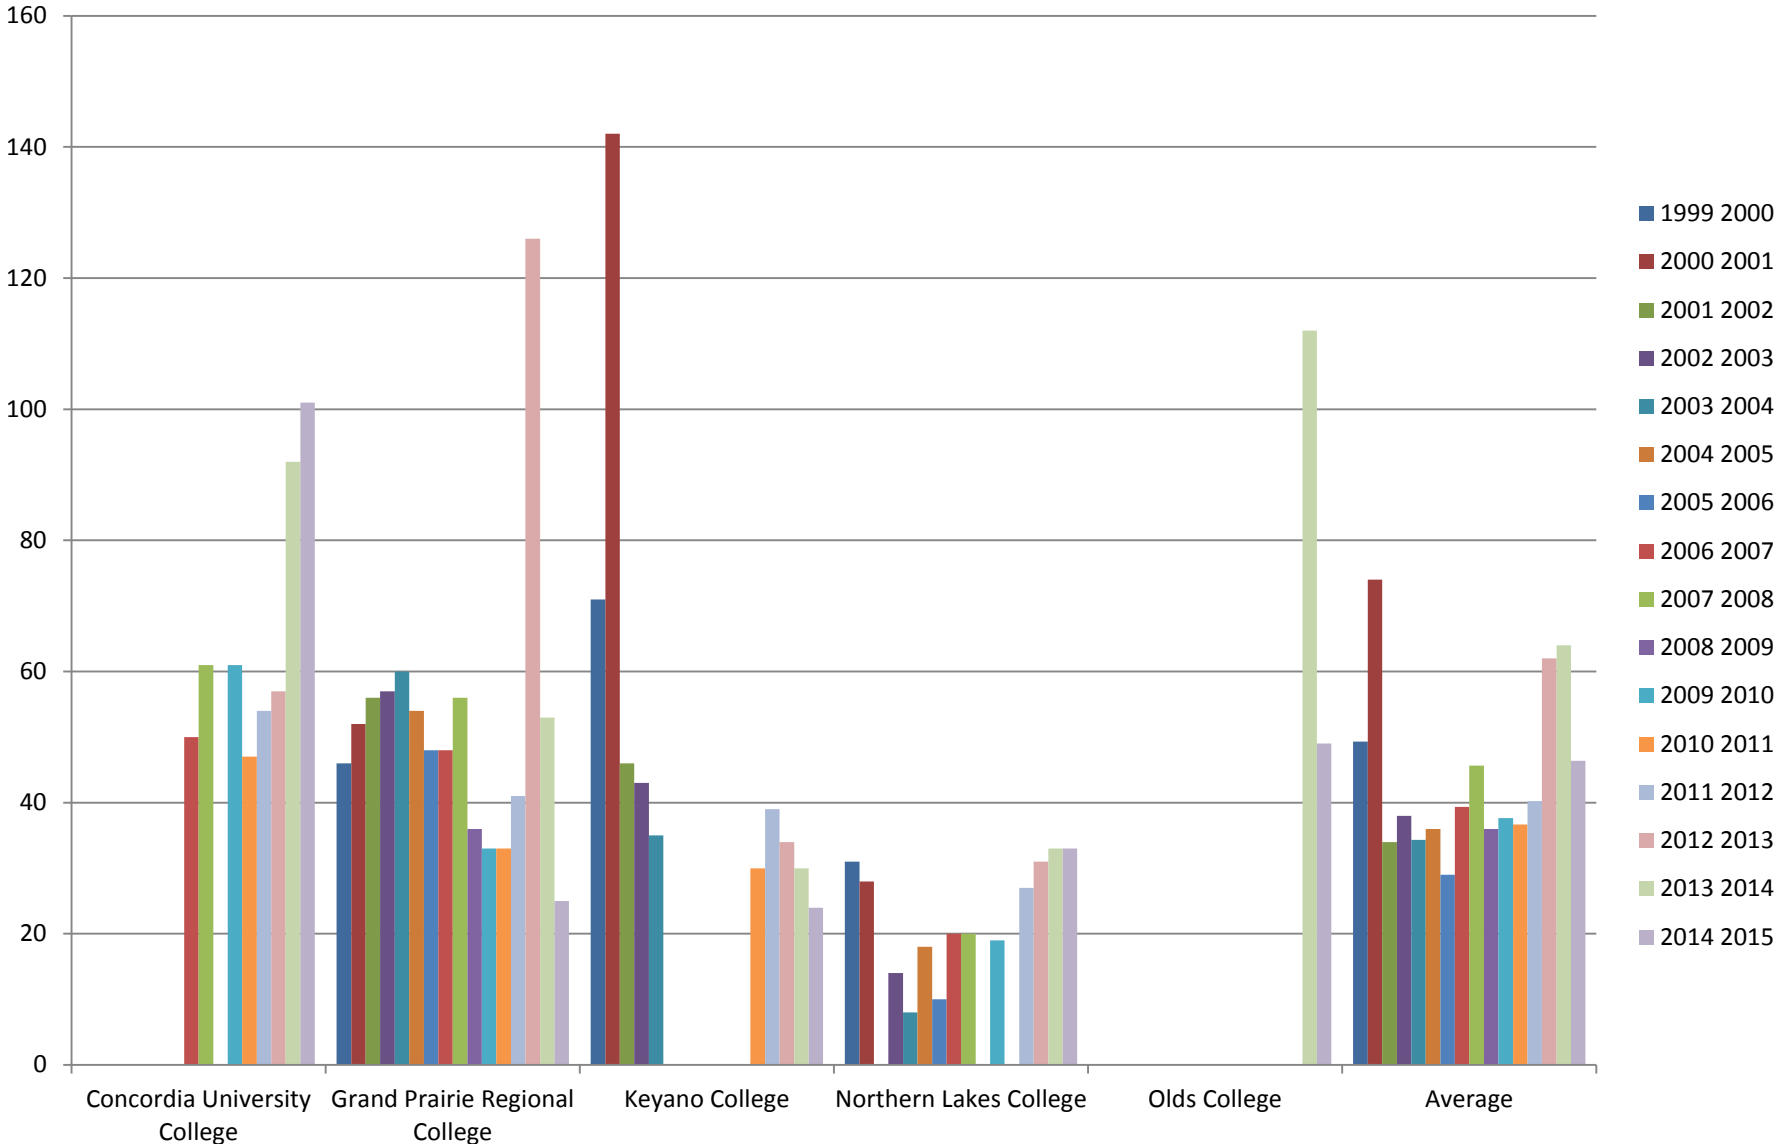

Information Literacy Classes (FLE 1001 to 2000)

E.3. Information Literacy a. Sessions/Classes - FLE 2001 to 5000

Year/Institution	Lakeland College	Medicine Hat College	Norquest College	Red Deer College	Average
1999 2000	0	63	66	129	65
2000 2001	53	40	31	184	77
2001 2002	53	49	94	207	101
2002 2003	34	47	70	247	100
2003 2004	56	75	118	206	114
2004 2005	43	89	479	186	199
2005 2006	31	88	711	169	250
2006 2007	42	85	778	154	265
2007 2008	54	110	1,065	114	336
2008 2009	54	103	1,184	113	364
2009 2010	60	126	1,114	126	357
2010 2011	53	132	60	169	104
2011 2012	83	142	911	146	321
2012 2013	49	113	44	153	90
2013 2014	43	103	60	135	85
2014 2015	51	127	64	145	97