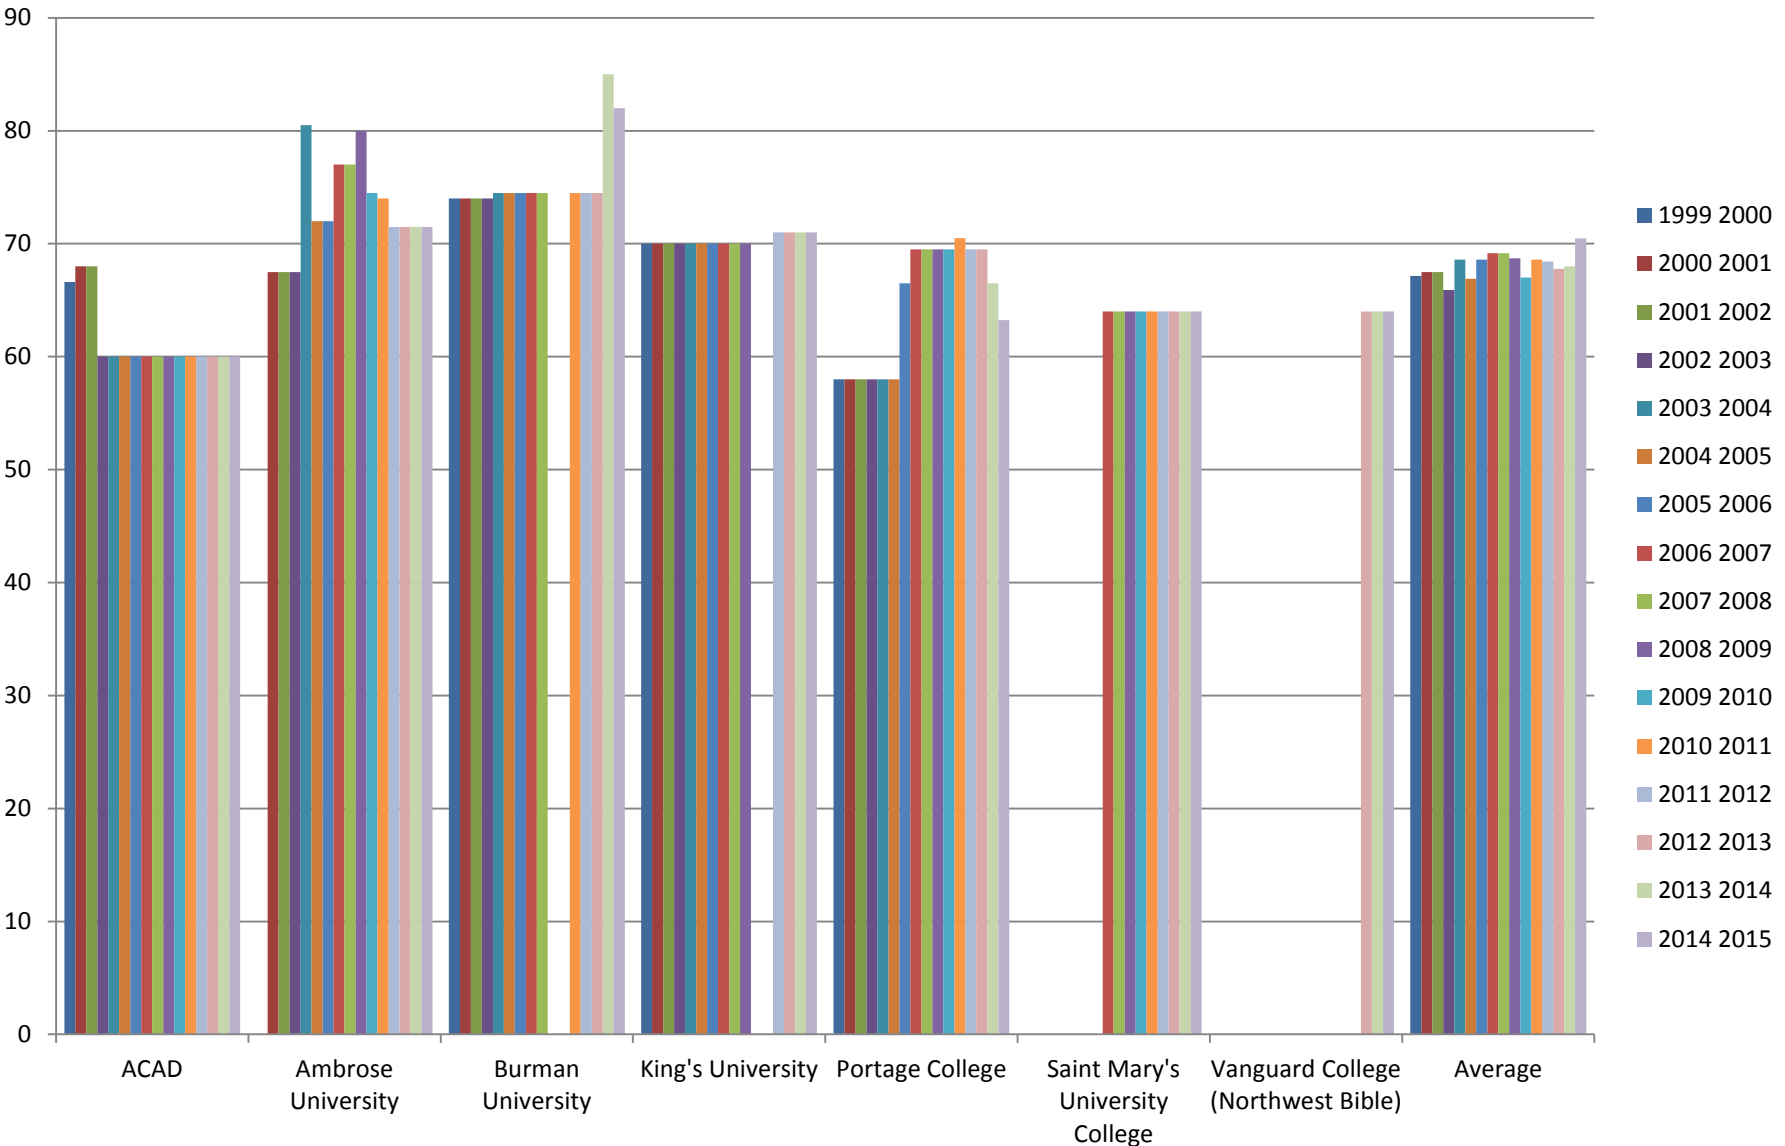

A.5 Hours Open Per Week September Through April - FLE Below 1001

Year/Institution	ACAD	Ambrose University	Burman University	King's University	Portage College	Saint Mary's University College	Vanguard College (Northwest Bible)	Average
1999 2000	66.60	N/A	74.00	70.00	58.00	N/A	N/A	67.15
2000 2001	68.00	67.50	74.00	70.00	58.00	N/A	N/A	67.50
2001 2002	68.00	67.50	74.00	70.00	58.00	N/A	N/A	67.50
2002 2003	60.00	67.50	74.00	70.00	58.00	N/A	N/A	65.90
2003 2004	60.00	80.50	74.50	70.00	58.00	N/A	N/A	68.60
2004 2005	60.00	72.00	74.50	70.00	58.00	N/A	N/A	66.90
2005 2006	60.00	72.00	74.50	70.00	66.50	N/A	N/A	68.60
2006 2007	60.00	77.00	74.50	70.00	69.50	64.00	N/A	69.17
2007 2008	60.00	77.00	74.50	70.00	69.50	64.00	N/A	69.17
2008 2009	60.00	80.00	N/A	70.00	69.50	64.00	N/A	68.70
2009 2010	60.00	74.50	N/A	N/A	69.50	64.00	N/A	67.00
2010 2011	60.00	74.00	74.50	N/A	70.50	64.00	N/A	68.60
2011 2012	60.00	71.50	74.50	71.00	69.50	64.00	N/A	68.42
2012 2013	60.00	71.50	74.50	71.00	69.50	64.00	64.00	67.79
2013 2014	60.00	71.50	85.00	71.00	66.50	64.00	64.00	68.00
2014 2015	60.00	71.50	82.00	71.00	63.25	64.00	64.00	70.47

Hours Open Per Week (FLE Below 1001)