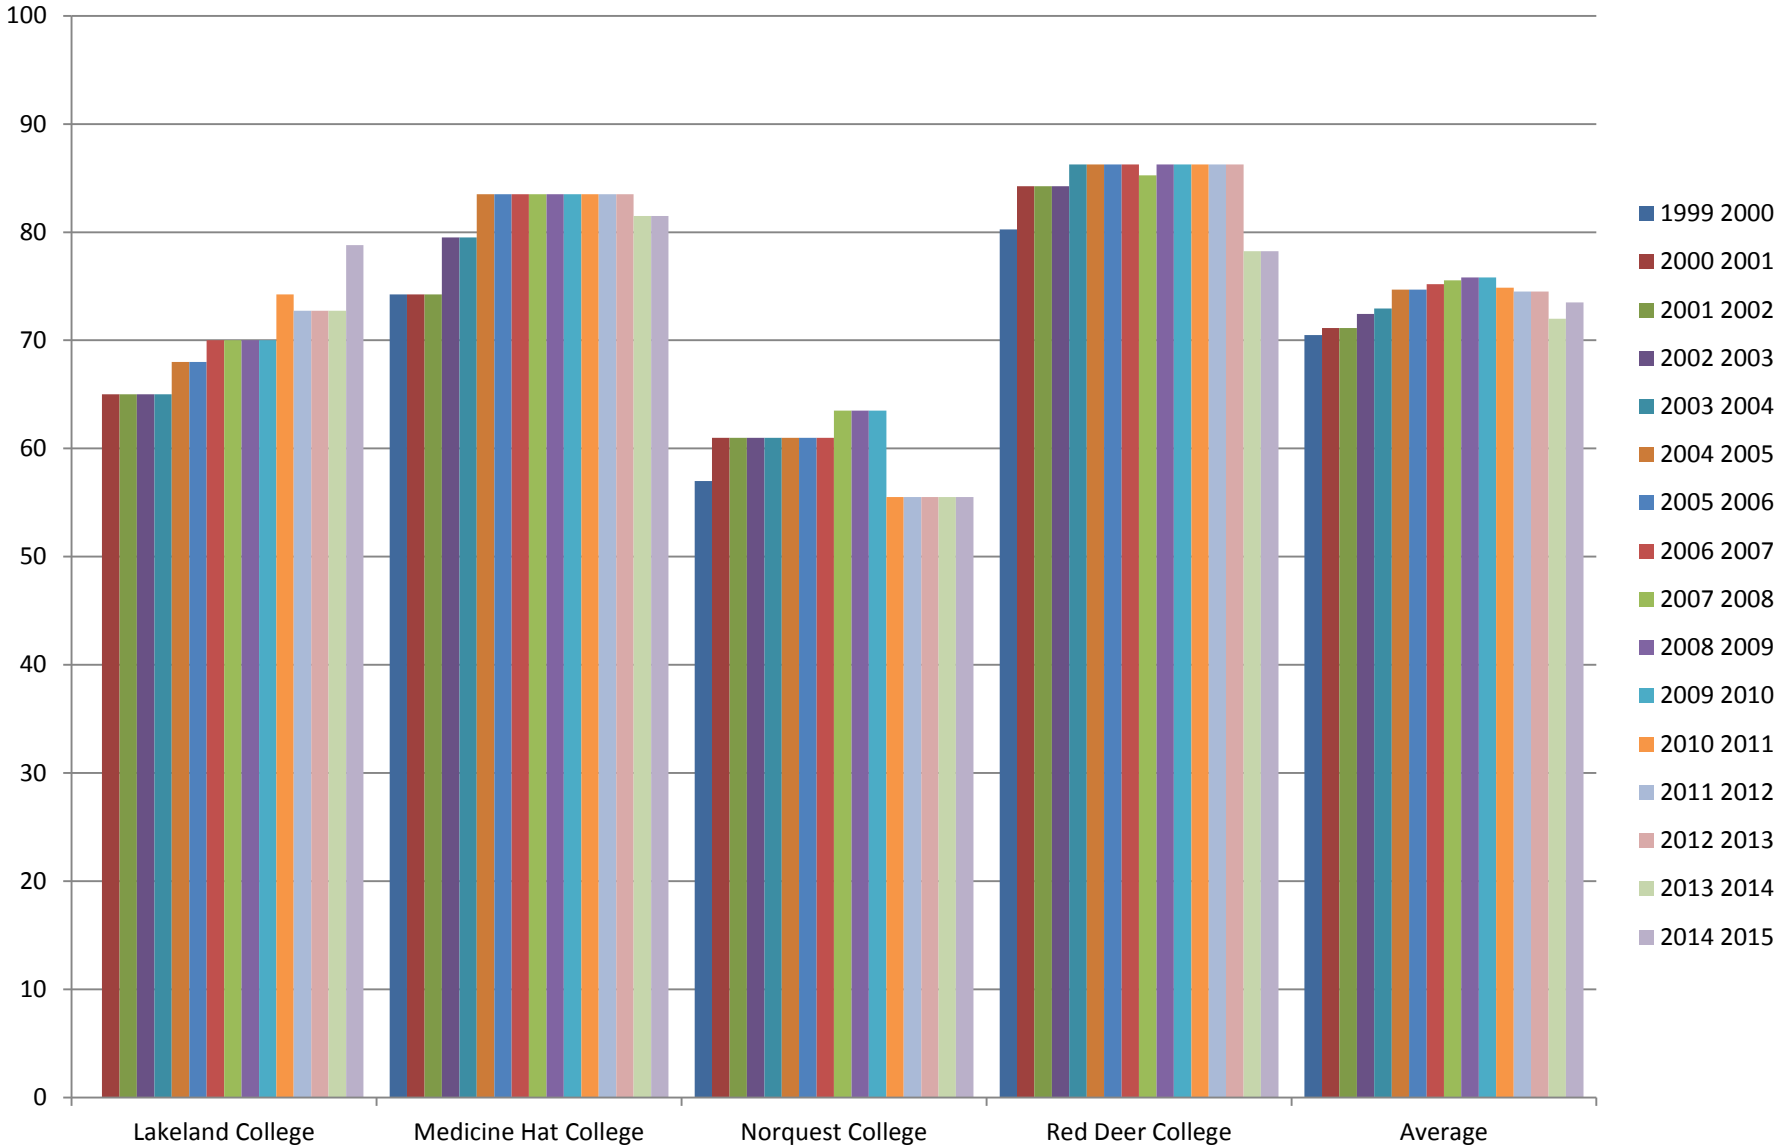

Hours Open Per Week (FLE 2001 to 5000)

A.5 Hours Open Per Week September Through April - FLE Above 5000

Year/Institution	BCIT	Bow Valley College	MacEwan University	Mount Royal University	NAIT	SAIT Polytechnic	University of Alberta	University of Lethbridge	Average
1999 2000	85.50	N/A	79.00	78.00	72.50	69.25	N/A	N/A	76.85
2000 2001	85.50	N/A	79.00	78.00	72.50	69.25	N/A	N/A	76.85
2001 2002	85.50	N/A	81.50	78.00	72.50	69.30	N/A	N/A	77.36
2002 2003	N/A	N/A	81.50	78.00	72.50	69.30	N/A	N/A	75.33
2003 2004	85.50	N/A	81.50	78.00	72.50	75.30	N/A	N/A	78.56
2004 2005	85.50	N/A	81.50	78.00	80.25	75.30	N/A	N/A	80.11
2005 2006	85.50	N/A	82.00	78.00	80.25	85.00	N/A	N/A	82.15
2006 2007	89.00	N/A	91.50	89.25	80.00	85.00	N/A	N/A	86.95
2007 2008	89.00	N/A	91.50	89.25	80.00	85.00	N/A	N/A	86.95
2008 2009	133.50	119.25	91.50	89.50	80.00	85.00	N/A	N/A	99.79
2009 2010	133.50	63.00	91.50	89.50	72.30	85.00	N/A	N/A	89.13
2010 2011	133.50	61.00	91.50	N/A	72.30	85.00	N/A	N/A	88.66
2011 2012	133.50	61.00	90.50	N/A	72.30	85.00	N/A	N/A	88.46
2012 2013	133.50	61.00	90.50	90.50	72.30	85.00	N/A	N/A	88.80
2013 2014	133.50	63.00	91.00	90.50	72.30	89.00	N/A	86.00	89.33
2014 2015	85.50	63.00	91.00	N/A	72.50	89.00	168.00	86.00	93.57