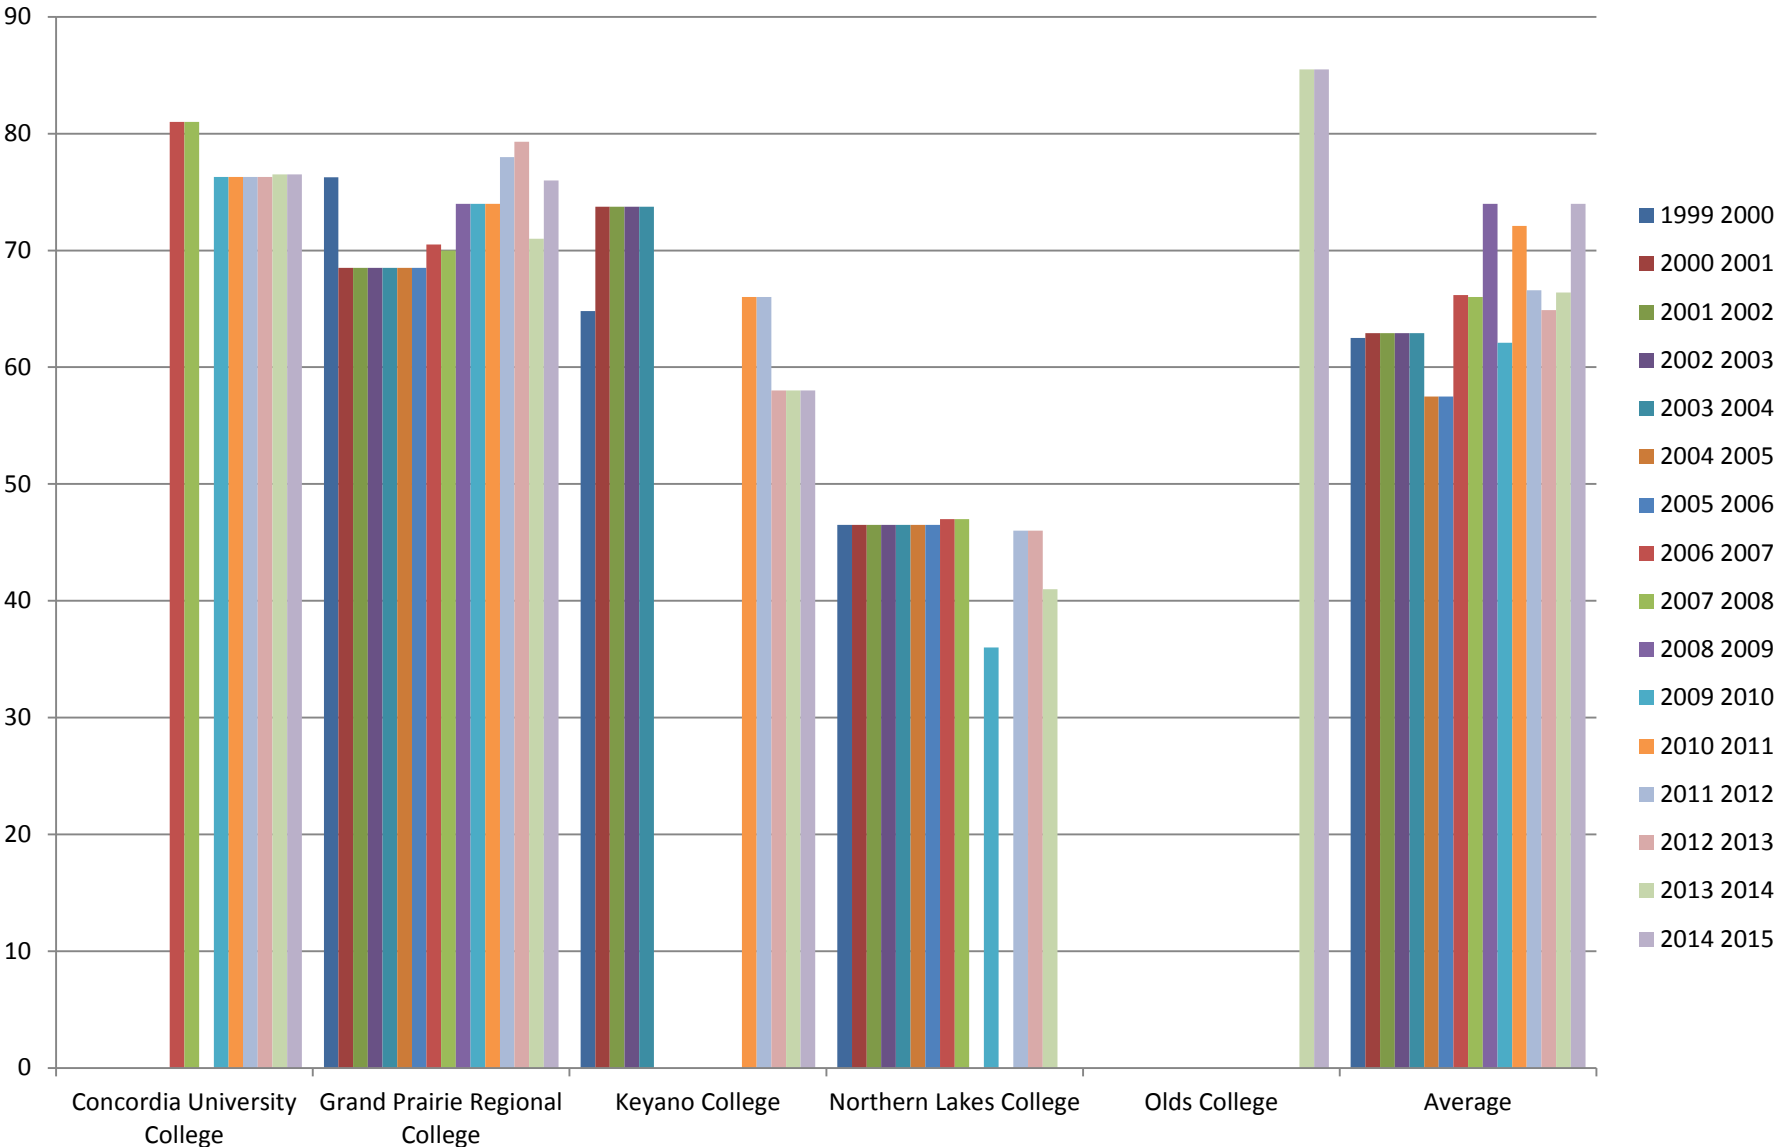

A.5 Hours Open Per Week September Through April - FLE Below 1001

Year/Institution	ACAD	Ambrose University	Burman University	King's University	Portage College	Saint Mary's University College	Vanguard College (Northwest Bible)	Average
1999 2000	66.60	N/A	74.00	70.00	58.00	N/A	N/A	67.15
2000 2001	68.00	67.50	74.00	70.00	58.00	N/A	N/A	67.50
2001 2002	68.00	67.50	74.00	70.00	58.00	N/A	N/A	67.50
2002 2003	60.00	67.50	74.00	70.00	58.00	N/A	N/A	65.90
2003 2004	60.00	80.50	74.50	70.00	58.00	N/A	N/A	68.60
2004 2005	60.00	72.00	74.50	70.00	58.00	N/A	N/A	66.90
2005 2006	60.00	72.00	74.50	70.00	66.50	N/A	N/A	68.60
2006 2007	60.00	77.00	74.50	70.00	69.50	64.00	N/A	69.17
2007 2008	60.00	77.00	74.50	70.00	69.50	64.00	N/A	69.17
2008 2009	60.00	80.00	N/A	70.00	69.50	64.00	N/A	68.70
2009 2010	60.00	74.50	N/A	N/A	69.50	64.00	N/A	67.00
2010 2011	60.00	74.00	74.50	N/A	70.50	64.00	N/A	68.60
2011 2012	60.00	71.50	74.50	71.00	69.50	64.00	N/A	68.42
2012 2013	60.00	71.50	74.50	71.00	69.50	64.00	64.00	67.79
2013 2014	60.00	71.50	85.00	71.00	66.50	64.00	64.00	68.00
2014 2015	60.00	71.50	82.00	71.00	63.25	64.00	64.00	70.47

Hours Open Per Week (FLE 1001 to 2000)

A.5 Hours Open Per Week September Through April - FLE 2001 to 5000

Year/Institution	Lakeland College	Medicine Hat College	Norquest College	Red Deer College	Average
1999 2000	N/A	74.25	57.00	80.25	70.50
2000 2001	65.00	74.25	61.00	84.25	71.13
2001 2002	65.00	74.25	61.00	84.25	71.13
2002 2003	65.00	79.50	61.00	84.25	72.44
2003 2004	65.00	79.50	61.00	86.25	72.94
2004 2005	68.00	83.50	61.00	86.25	74.69
2005 2006	68.00	83.50	61.00	86.25	74.69
2006 2007	70.00	83.50	61.00	86.25	75.19
2007 2008	70.00	83.50	63.50	85.25	75.56
2008 2009	70.00	83.50	63.50	86.25	75.81
2009 2010	70.00	83.50	63.50	86.25	75.81
2010 2011	74.25	83.50	55.50	86.25	74.88
2011 2012	72.75	83.50	55.50	86.25	74.50
2012 2013	72.75	83.50	55.50	86.25	74.50
2013 2014	72.75	81.50	55.50	78.25	72.00
2014 2015	78.80	81.50	55.50	78.25	73.51